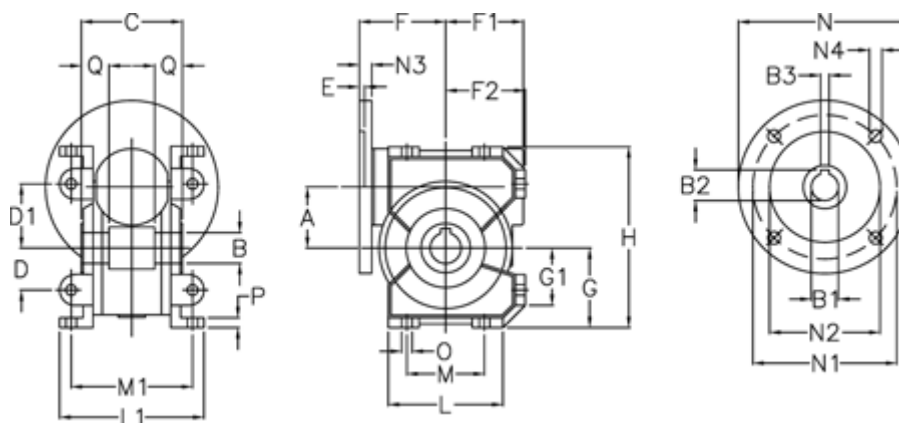

Data Sheet

Article number: 3902044007027

Description: Worm gear
VF 44-U-7-71B5

Measures

A = 44.6	E = 2	L = 80	N4 = 9.5
B = 18 H7	F = 65	L1 = 100	O = 8.5
B1 E7 = 14	F1 = 54	M = 52	P = 8
B2 = 16.3	F2 = 55	M1 = 81	Q = 24.5
B3 H9 = 5	G = 55	N = 160	
C = 64	G1 = 40	N1 = 130	
D = 29	H = 127	N2 = 110	
D1 = 46	H1 = 97	N3 = 10.5	